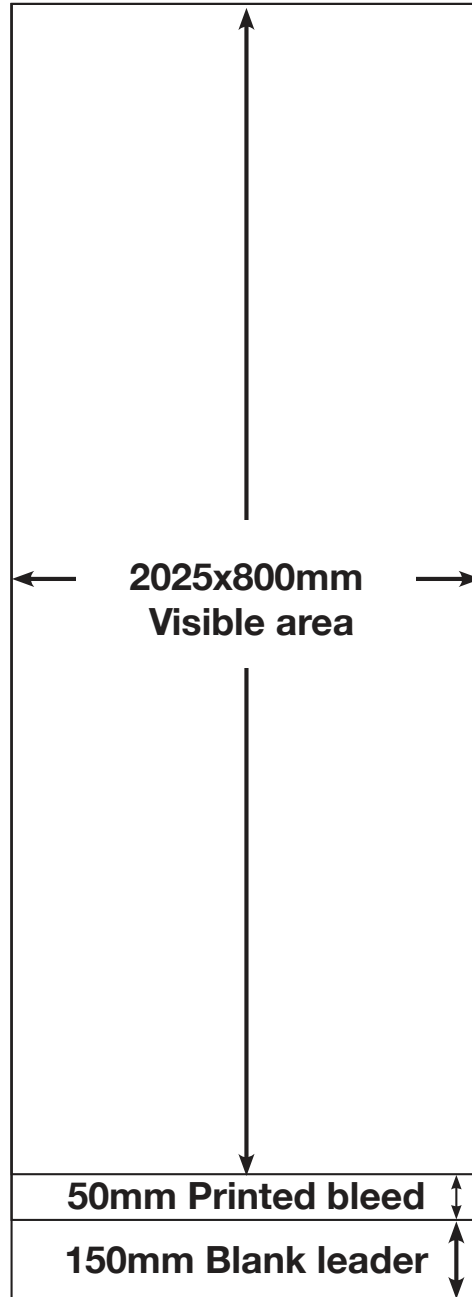

# GGS

Artwork Specification:

## Start Roller Banner Stand - 800mm

### Start - 800mm

Total artwork size (inc bleed)  
2225x800mm