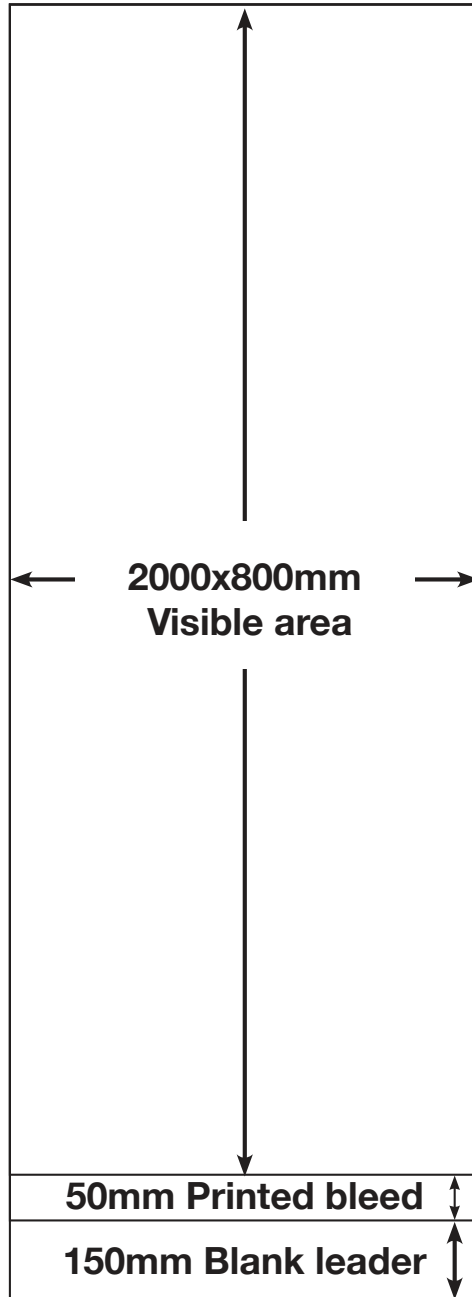

GGS

Artwork Specification:

Grasshopper Roller Banner Stand - 800mm

Grasshopper
Total artwork size (inc bleed)
2200x800mm