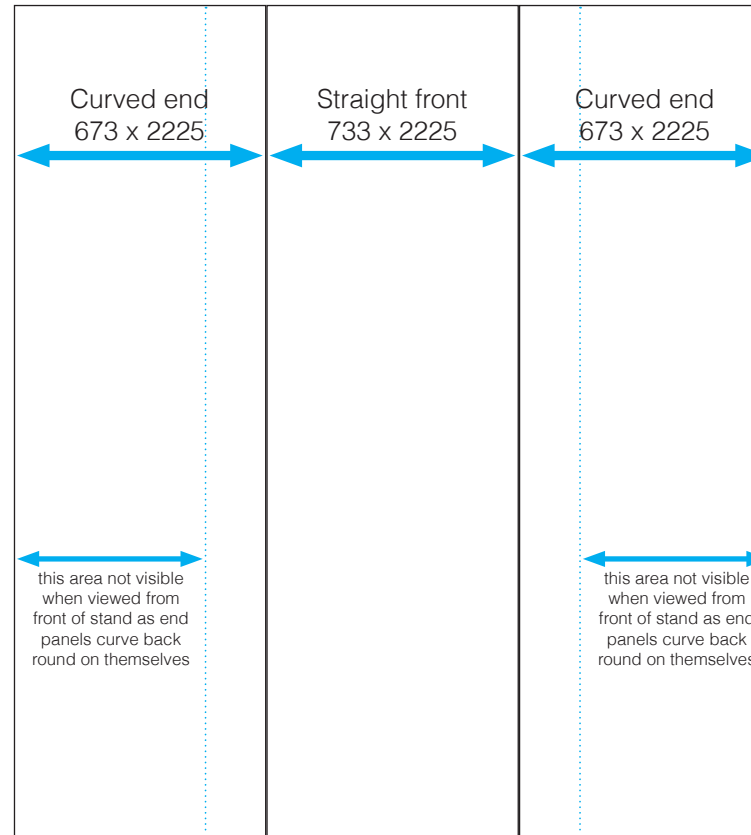

### Evolution 1x3 Straight System - 3 drops total

Supply as single spread 2079mm wide x 2225mm high  
with bleed (5mm) and crop marks. Can be full, 1/4 or 1/2 size

### Evolution 2x3 Straight System - 4 drops total

Supply as single spread 2812mm wide x 2225mm high  
with bleed (5mm) and crop marks. Can be full, 1/4 or 1/2 size

### Evolution 4x3 Straight System - 6 drops total

Supply as single spread 4278mm wide x 2225mm high with bleed (5mm) and crop marks.

Can be full, 1/4 or 1/2 size

### Evolution 5x3 Straight System - 7 drops total

Supply as single spread 5011mm wide x 2225mm high with bleed (5mm) and crop marks.

Can be full, 1/4 or 1/2 size