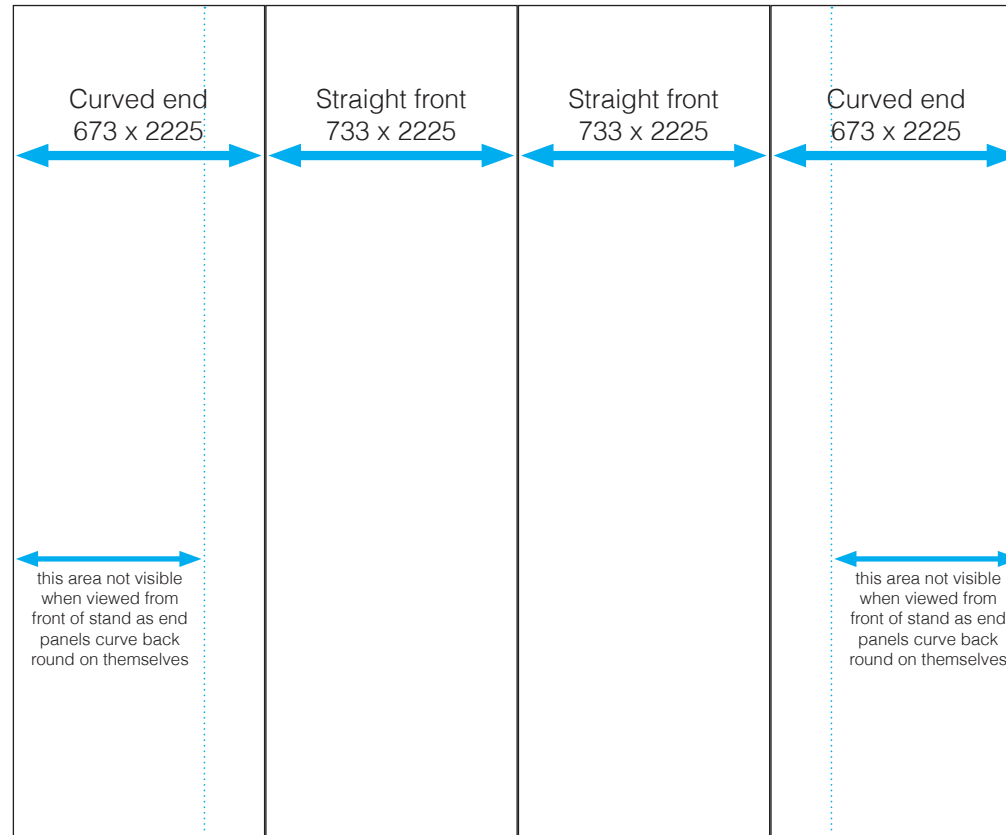

### Evolution 1x3 Straight System - 3 drops total

Supply as single spread 2079mm wide x 2225mm high  
with bleed (5mm) and crop marks. Can be full, 1/4 or 1/2 size

### Evolution 2x3 Straight System - 4 drops total

Supply as single spread 2812mm wide x 2225mm high  
with bleed (5mm) and crop marks. Can be full, 1/4 or 1/2 size

### Evolution 4x3 Straight System - 6 drops total

Supply as single spread 4278mm wide x 2225mm high with bleed (5mm) and crop marks.

Can be full, 1/4 or 1/2 size

### Evolution 5x3 Straight System - 7 drops total

Supply as single spread 5011mm wide x 2225mm high with bleed (5mm) and crop marks.

Can be full, 1/4 or 1/2 size