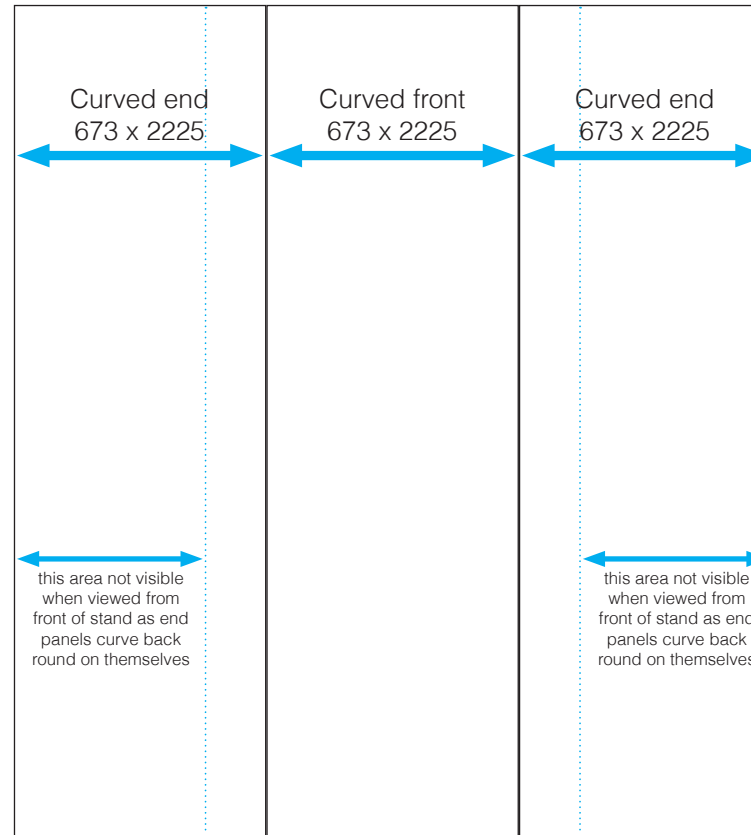

**Evolution 1x3 Curved Popup Stand**

**Evolution 1x3 Curved System - 3 drops total**

Supply as single spread 2019mm wide x 2225mm high  
with bleed (5mm) and crop marks. Can be full, 1/4 or 1/2 size

### Evolution 2x3 Curved System - 4 drops total

Supply as single spread 2692mm wide x 2225mm high  
with bleed (5mm) and crop marks. Can be full, 1/4 or 1/2 size

Supply as single spread 4038mm wide x 2225mm high with bleed (5mm) and crop marks.

Can be full, 1/4 or 1/2 size

### Evolution 5x3 Curved System - 7 drops total

Supply as single spread 4711mm wide x 2225mm high with bleed (5mm) and crop marks.

Can be full, 1/4 or 1/2 size