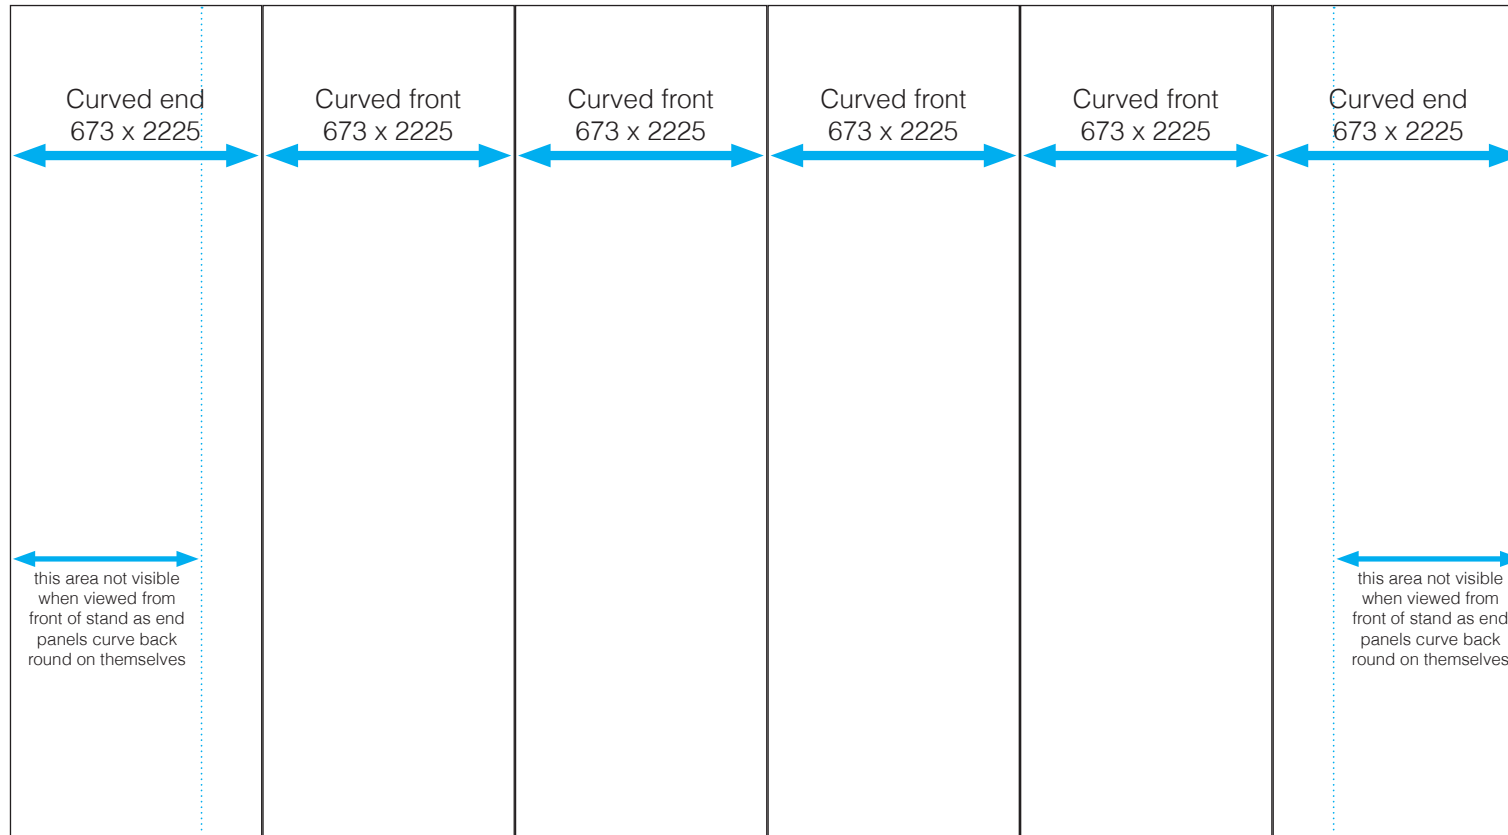

### Evolution 2x3 Curved System - 4 drops total

Supply as single spread 2692mm wide x 2225mm high  
with bleed (5mm) and crop marks. Can be full, 1/4 or 1/2 size

### Evolution 3x3 Curved System - 5 drops total

Supply as single spread 3365mm wide x 2225mm high with bleed (5mm) and crop marks.

Can be full, 1/4 or 1/2 size

**Evolution 4x3 Curved System - 6 drops total**

Supply as single spread 4038mm wide x 2225mm high with bleed (5mm) and crop marks.

Can be full, 1/4 or 1/2 size

### Evolution 5x3 Curved System - 7 drops total

Supply as single spread 4711mm wide x 2225mm high with bleed (5mm) and crop marks.

Can be full, 1/4 or 1/2 size