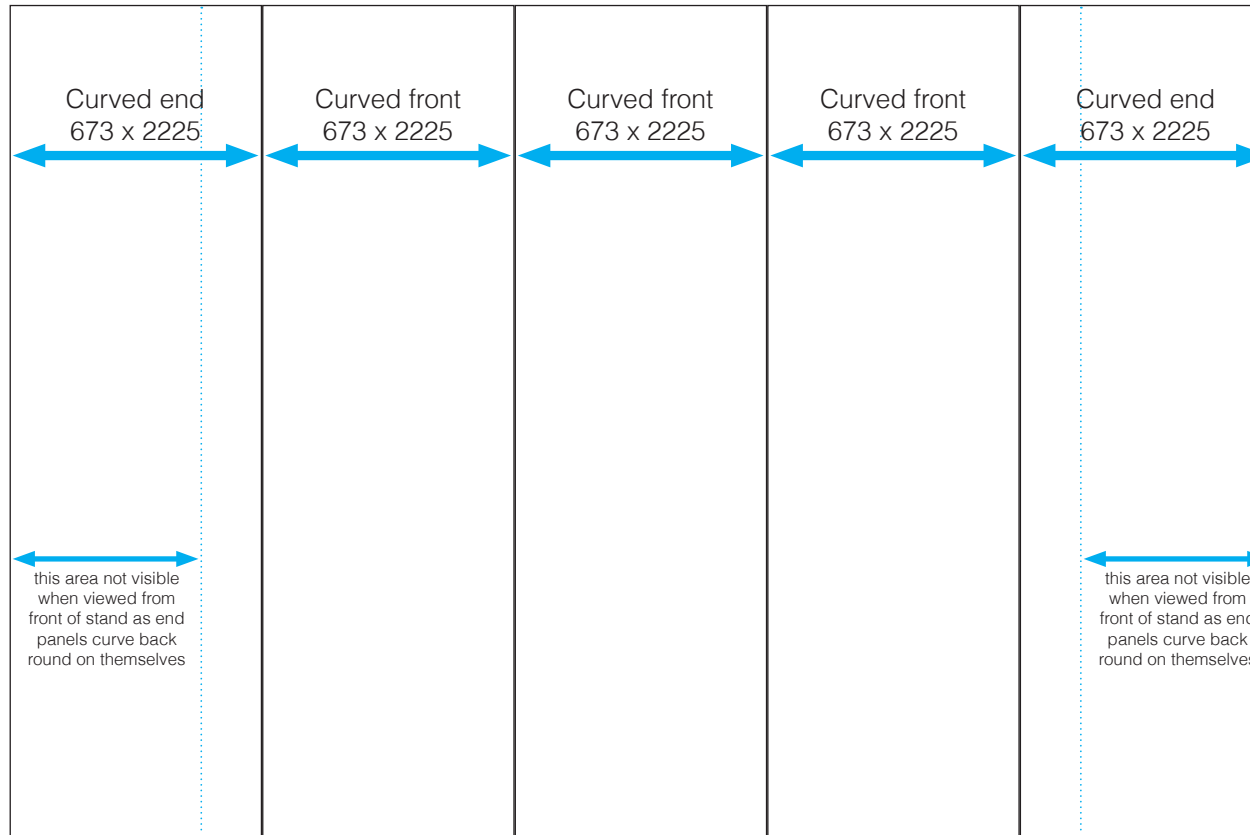

Evolution 3x3 Curved Popup Stand

Evolution 3x3 Curved System - 5 drops total

Supply as single spread 3365mm wide x 2225mm high with bleed (5mm) and crop marks.

Can be full, 1/4 or 1/2 size