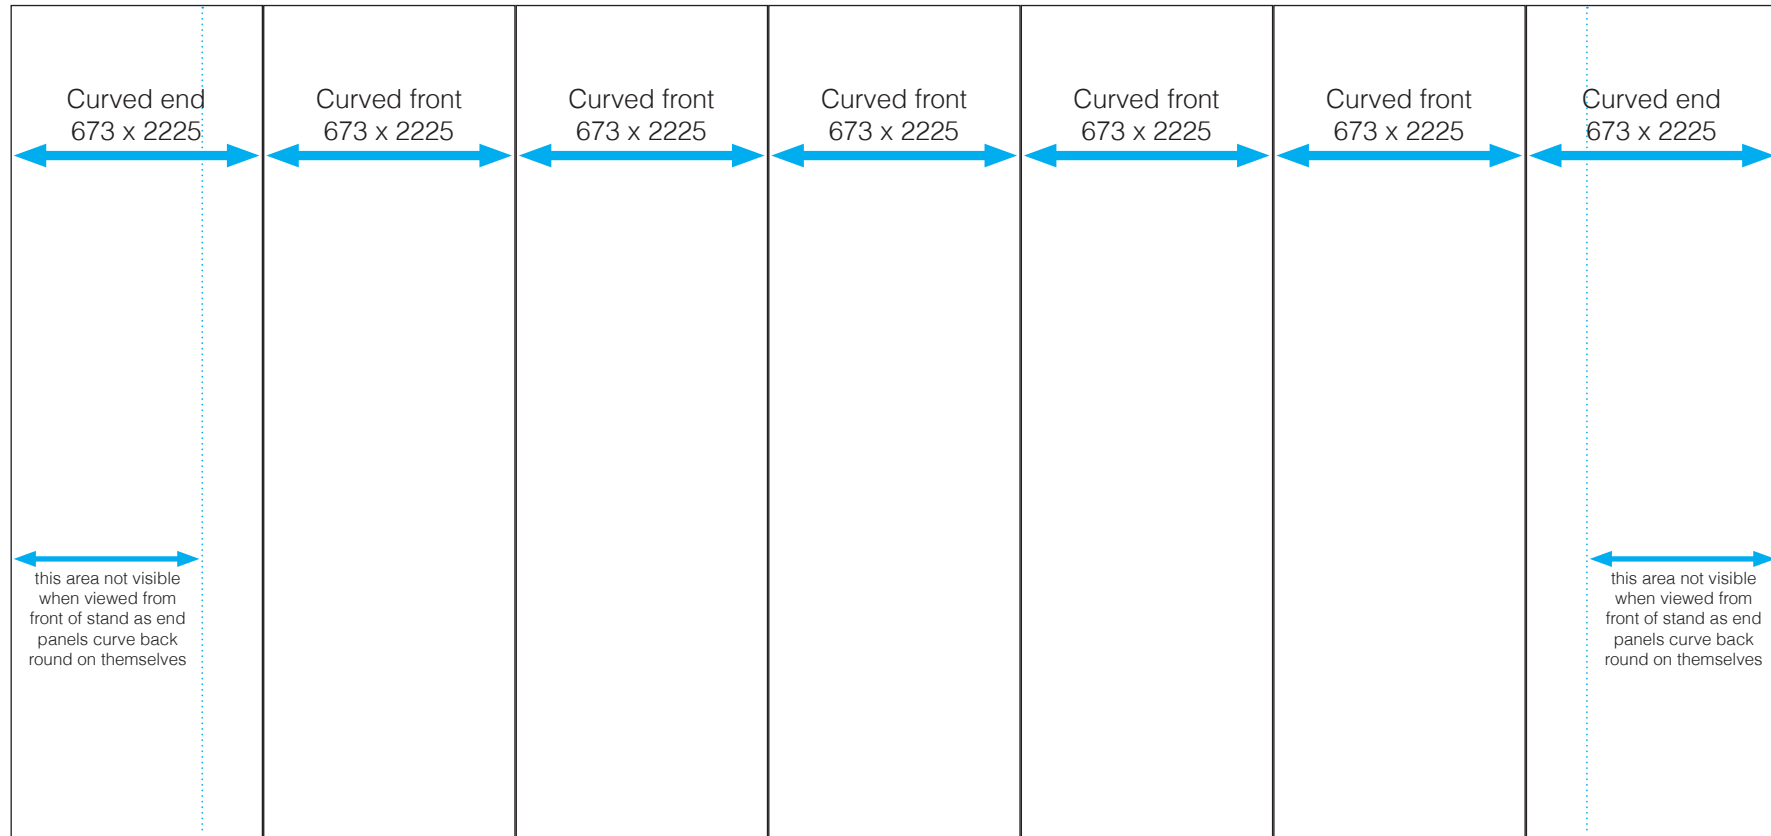

### Evolution 2x3 Curved System - 4 drops total

Supply as single spread 2692mm wide x 2225mm high  
with bleed (5mm) and crop marks. Can be full, 1/4 or 1/2 size

### Evolution 3x3 Curved System - 5 drops total

Supply as single spread 3365mm wide x 2225mm high with bleed (5mm) and crop marks.

Can be full, 1/4 or 1/2 size

**Evolution 4x3 Curved System - 6 drops total**

Supply as single spread 4038mm wide x 2225mm high with bleed (5mm) and crop marks.

Can be full, 1/4 or 1/2 size

### Evolution 5x3 Curved System - 7 drops total

Supply as single spread 4711mm wide x 2225mm high with bleed (5mm) and crop marks.

Can be full, 1/4 or 1/2 size