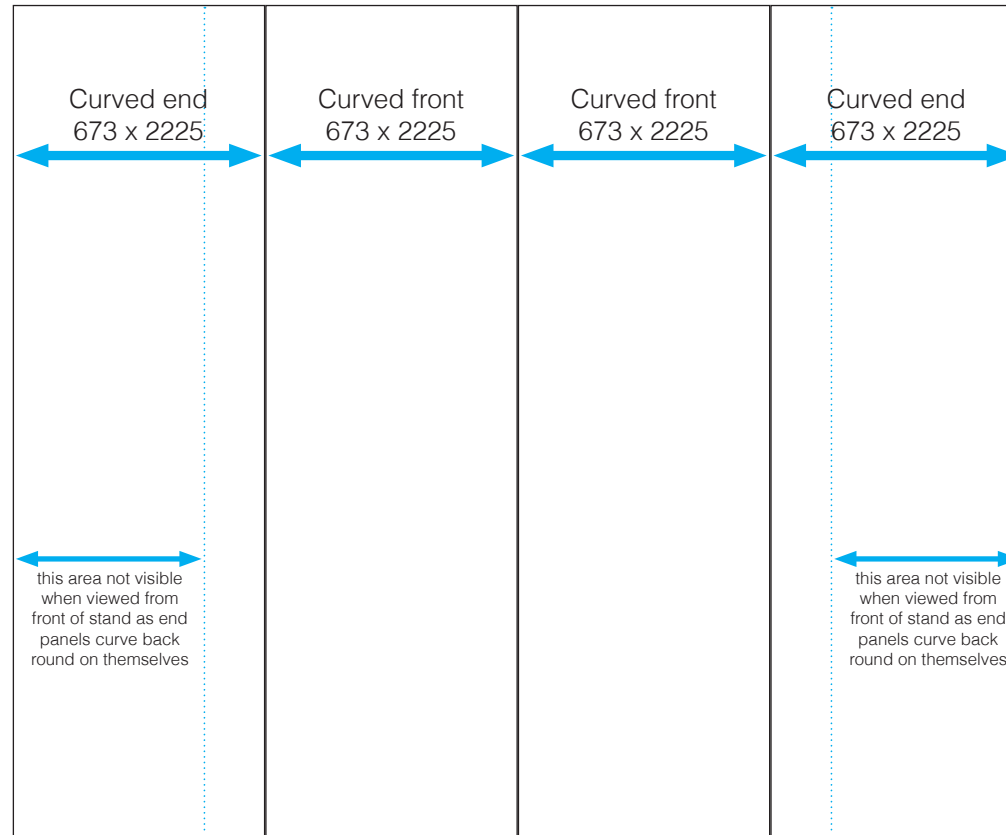

**Evolution 1x3 Curved Popup Stand**

**Evolution 1x3 Curved System - 3 drops total**

Supply as single spread 2019mm wide x 2225mm high  
with bleed (5mm) and crop marks. Can be full, 1/4 or 1/2 size

### Evolution 2x3 Curved System - 4 drops total

Supply as single spread 2692mm wide x 2225mm high  
with bleed (5mm) and crop marks. Can be full, 1/4 or 1/2 size

Supply as single spread 4038mm wide x 2225mm high with bleed (5mm) and crop marks.

Can be full, 1/4 or 1/2 size

### Evolution 5x3 Curved System - 7 drops total

Supply as single spread 4711mm wide x 2225mm high with bleed (5mm) and crop marks.

Can be full, 1/4 or 1/2 size