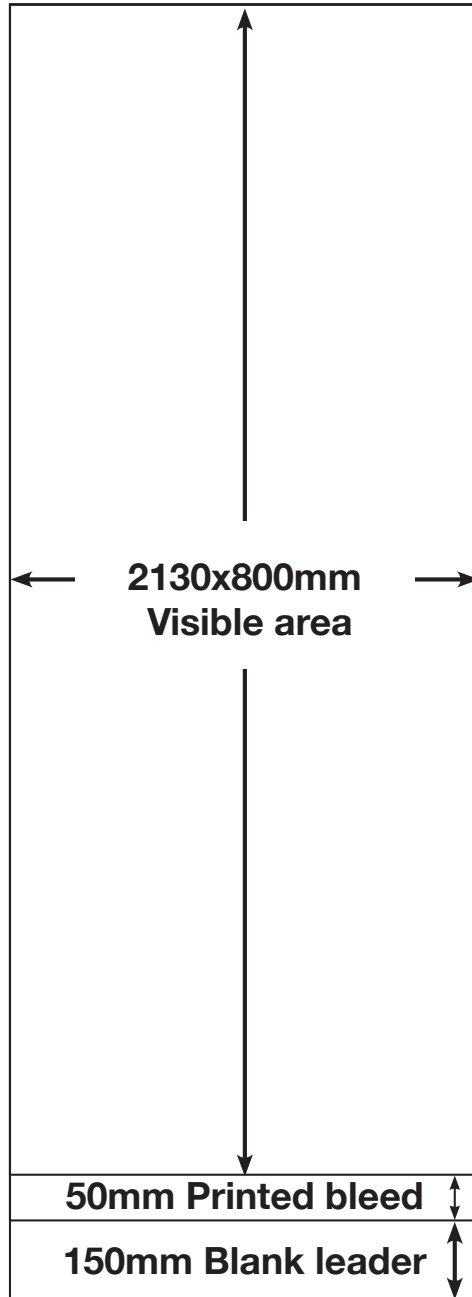

GGS

Artwork Specification:

Barracuda Roller Banner Stand - 800mm

Barracuda - 800mm

Total artwork size (inc bleed)
2330x800mm

GGS

Artwork Specification:

Barracuda Roller Banner Stand - 1000mm

Barracuda - 1000mm

Total artwork size (inc bleed)
2330x1000mm