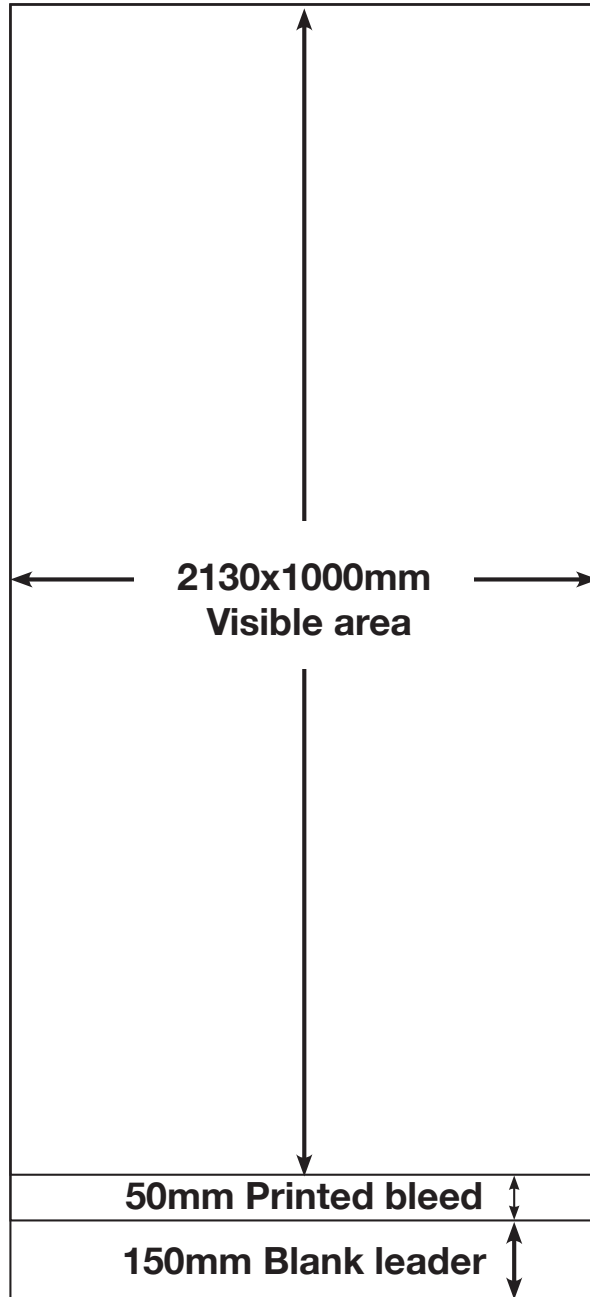

GGS

Artwork Specification:

Barracuda Roller Banner Stand - 800mm

Barracuda - 800mm

Total artwork size (inc bleed)
2330x800mm

GGS

Artwork Specification:

Barracuda Roller Banner Stand - 1000mm

Barracuda - 1000mm

Total artwork size (inc bleed)
2330x1000mm