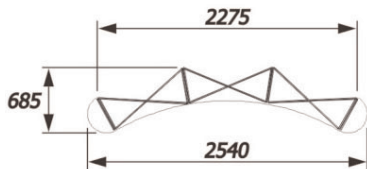

# Impact Pop-Up

**3 x 4 - Curved**

## Single Sided

21 mag bars, 4 front curved & 2 D-end hangers

## Double Sided

30 mag bars, 4 front curved, 4 rear curved & 2 D-end hangers

**3 x 3 - Curved**

## Double Sided

24 mag bars, 3 front curved, 3 rear curved & 2 D-end hangers

| Curved Widths | Front Panel | Rear Panel | D-End |
|---------------|-------------|------------|-------|
| Reg           | 673         | 807        | 673   |