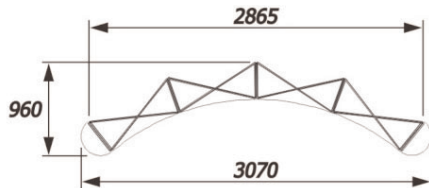

# Impact Pop-Up

**3 x 4 - Curved**

## Single Sided

21 mag bars, 4 front curved & 2 D-end hangers

## Double Sided

30 mag bars, 4 front curved, 4 rear curved & 2 D-end hangers

**3 x 3 - Curved**